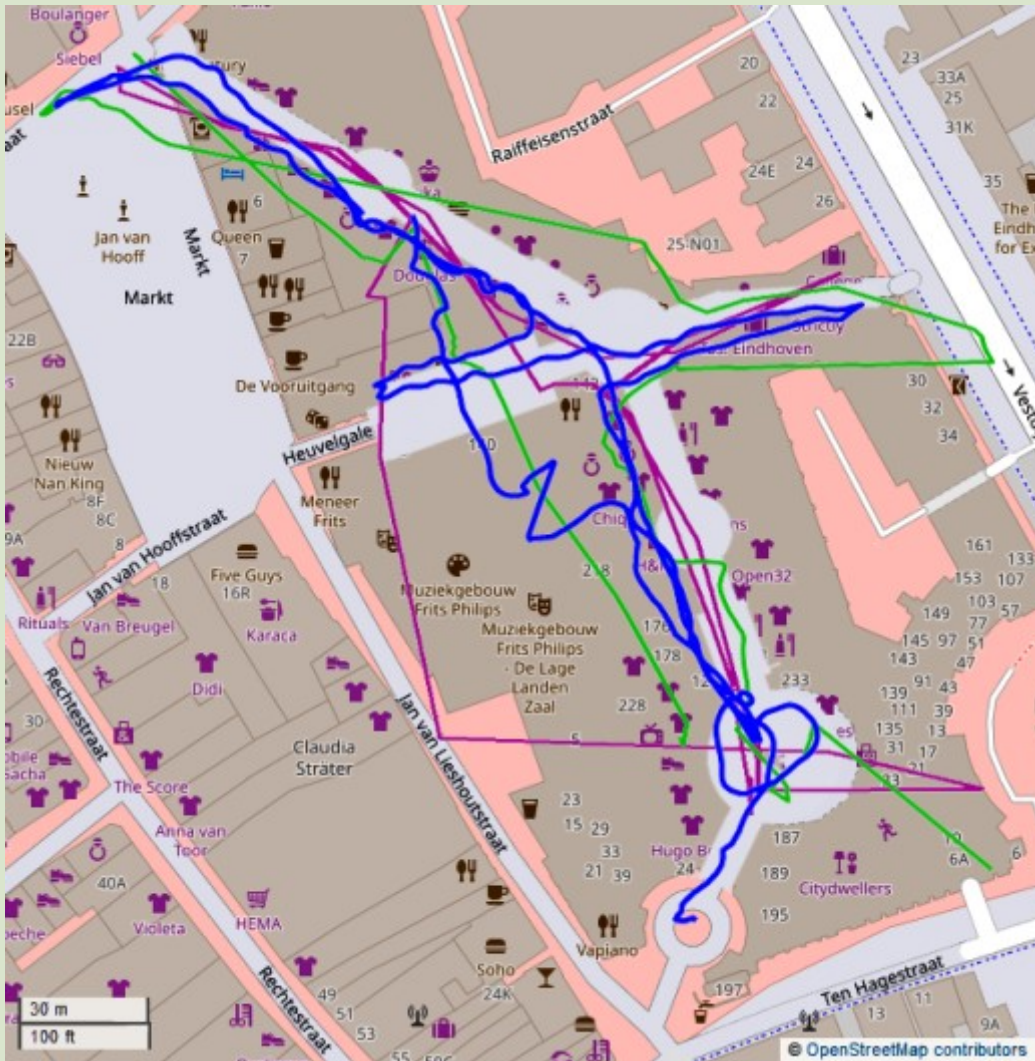

Navigation Fusion - Indoor

Walk in shopping mall.

OpenStreetMap <https://www.openstreetmap.org/copyright>

— Fusion track — GPS track — Network track

CiMotion Fusion

- Motion Sensor Based Navigation
- Pedestrian Dead-Reckoning, PDR
- Network and Wifi based location fixes
- Motion context analysis
- Fusion: PDR, GPS, Network and context
- Smooth and accurate position information
- True real-time user experience