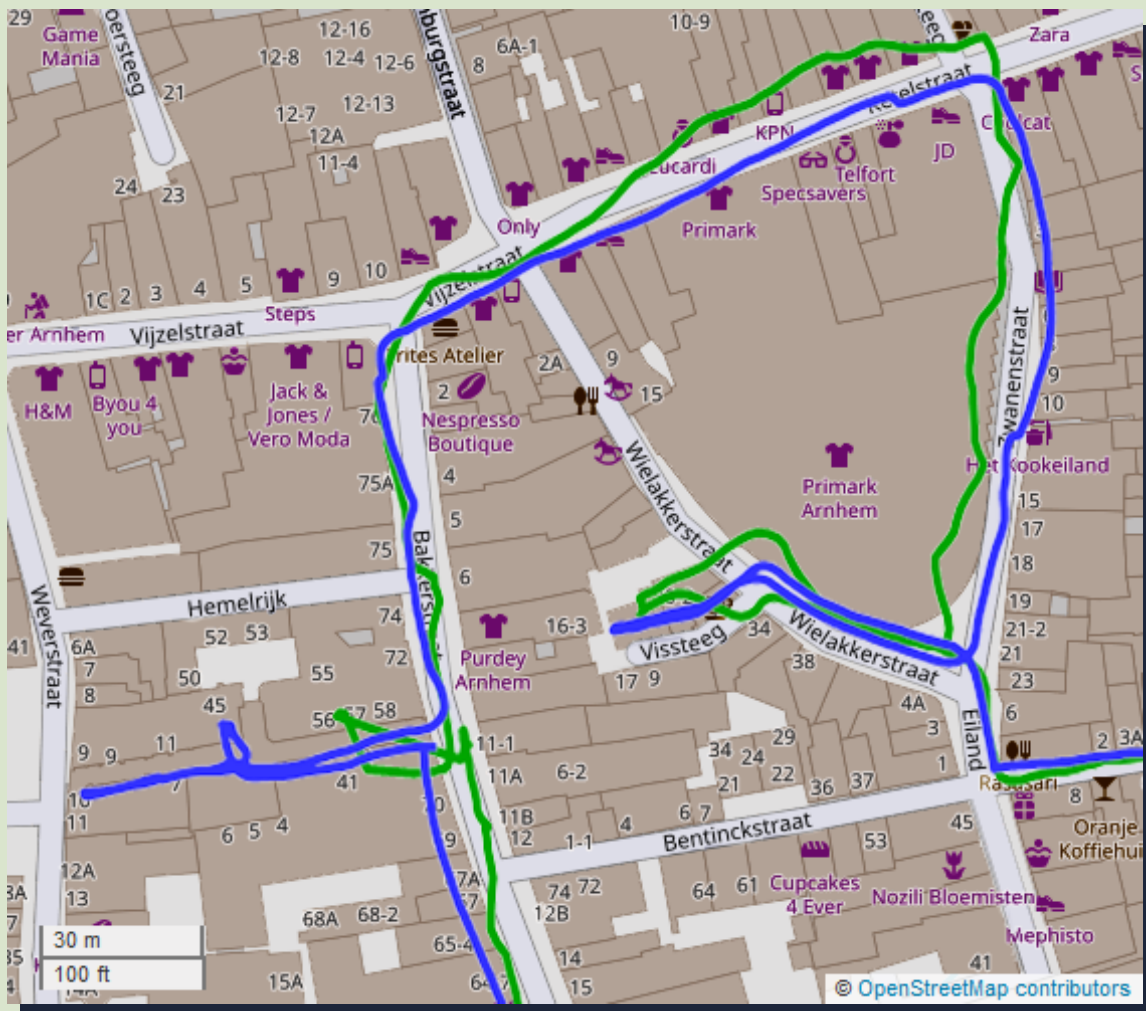

City Centre Positioning

Walk in city, surrounded by tall buildings.

OpenStreetMap <https://www.openstreetmap.org/copyright>

— Fusion track

— GPS track

Pedestrian Navigation

- Improved location accuracy with motion sensor
- Eliminates inaccurate location fixes in the city
- Compensates for GPS “drop outs” inside buildings
- High position update rate for a smooth visualization on the map, while you walk

Picture: Tracks from CiMotion software on Android phone. Android v4.4 or higher, build-in motion sensors and Android location service.

Technology

- CiMotion software is available both as libraries and apps
- Motion Engine provides context information based on motion sensor inputs
- Electronic Compass. Calibration software for navigation grade accuracy
- Pedestrian Dead-Reckoning (PDR) navigation
- Fusion Engine optimises the navigation experience